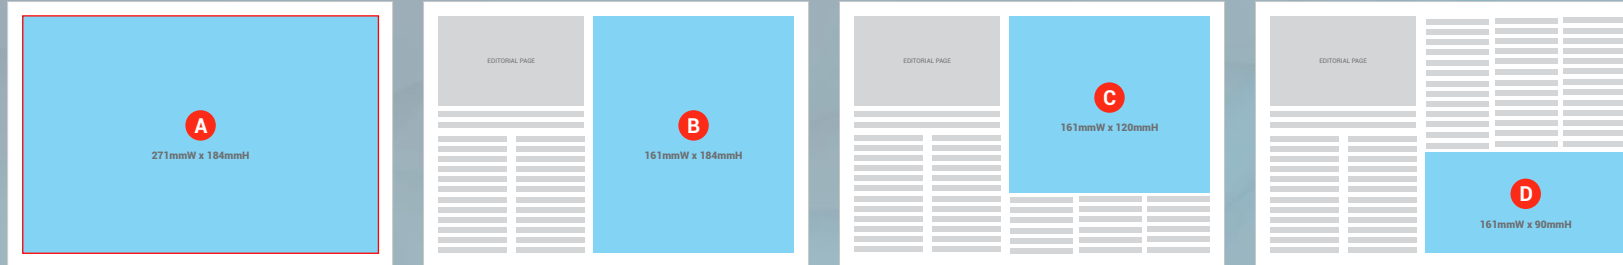

ADVERTISING RATES

BOOKINGS: Essential, subject to availability, confirmed by Friday 5pm.

*All prices are +GST

Payment Details

- Tax Invoice supplied
- Advertising paid in advance
- EFT or Credit Card only

Ad Details

- Bookings close Friday 5pm
- Rates non-commissionable
- Cancellation fees may apply

Ad Dimensions

A – FULL PAGE
271mmW x 184mmH
PDF: 1000KB maximum

B – LARGE
161mmW x 184mmH
PDF: 750KB maximum

C – MEDIUM
161mmW x 120mmH
PDF: 750KB maximum

D – SMALL
161mmW x 90mmH
PDF: 500KB maximum

EDITORIAL SECTION	GENERAL NEWS		EARLY GENERAL NEWS		PREMIUM EGN
Page Position	Pages 14-30* (GN)		Pages 8-13* (EGN)		Pages 2-7* (PEGN)
Number of Insertions	Single	Multiple	Single	Multiple	Single
Discounts		-10%		-10%	
A FULL PAGE	$1113	$1001	N/A	N/A	N/A
B LARGE	$805	$724	$885	$796	$925
C MEDIUM	$665	$598	$731	$657	$764
D SMALL	$525	$472	$577	$519	$603