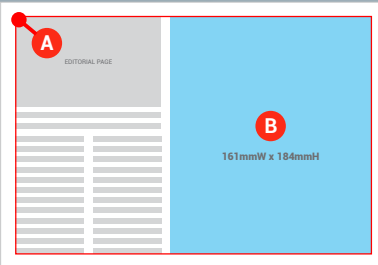

ADVERTISING RATES 2020

BOOKINGS: Essential, subject to availability, confirmed by Friday 5pm.

EDITORIAL SECTION	GENERAL NEWS			EARLY GENERAL NEWS		PREMIUM EGN
Page Position	Pages 14-30 (GN)			Pages 8-13 (EGN)		Pages 2-7 (PEGN)
Number of Insertions	1x	4x	12x	1x	4x	1x
Discounts		-10%	-15%		-10%	
A FULL PAGE	\$1113	\$1001	\$946	N/A	N/A	N/A
B LARGE	\$805	\$724	\$684	\$885	\$796	\$925
C MEDIUM	\$665	\$598	\$565	\$731	\$657	\$764
D SMALL	\$525	\$472	\$446	\$577	\$519	\$603
E STRIP	\$385	\$346	\$327	\$423	\$380	N/A

*All prices are +GST

Ad Dimensions

A – FULL PAGE
271mmW x 184mmH
PDF: 1000KB maximum

B – LARGE
161mmW x 184mmH
PDF: 750KB maximum

C – MEDIUM
161mmW x 120mmH
PDF: 750KB maximum

D – SMALL
161mmW x 90mmH
PDF: 500KB maximum

E – STRIP
161mmW x 60mmH
PDF: 250KB maximum

Ad Details

- Limited page publication
- Prior bookings essential
- Rates non-commissionable
- Cancellation fees may apply
- Bookings close Friday 5pm