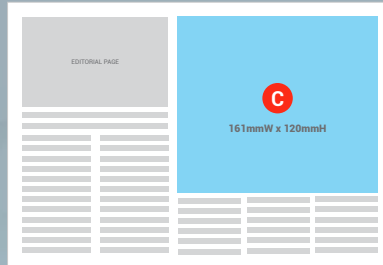

ADVERTISING RATES 2020

BOOKINGS: Essential, subject to availability, confirmed by Friday 5pm.

EDITORIAL SECTION	GENERAL NEWS			EARLY GENERAL NEWS		PREMIUM EGN
Page Position	Pages 14-30 (GN)			Pages 8-13 (EGN)		Pages 2-7 (PEGN)
Number of Insertions	1x	4x	12x	1x	4x	1x
Discounts		-10%	-15%		-10%	
A FULL PAGE	\$1113	\$1001	\$946	N/A	N/A	N/A
B LARGE	\$805	\$724	\$684	\$885	\$796	\$925
C MEDIUM	\$665	\$598	\$565	\$731	\$657	\$764
D SMALL	\$525	\$472	\$446	\$577	\$519	\$603
E STRIP	\$385	\$346	\$327	\$423	\$380	N/A

*All prices are +GST

Ad Dimensions

A – FULL PAGE
271mmW x 184mmH
PDF: 1000KB maximum

B – LARGE
161mmW x 184mmH
PDF: 750KB maximum

C – MEDIUM
161mmW x 120mmH
PDF: 750KB maximum

D – SMALL
161mmW x 90mmH
PDF: 500KB maximum

E – STRIP
161mmW x 60mmH
PDF: 250KB maximum

Ad Details

- Limited page publication
- Prior bookings essential
- Rates non-commissionable
- Cancellation fees may apply
- Bookings close Friday 5pm