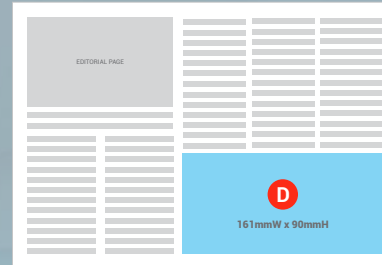

ADVERTISING RATES 2020

BOOKINGS: Essential, subject to availability, confirmed by Friday 5pm.

EDITORIAL SECTION	GENERAL NEWS			EARLY GENERAL NEWS		PREMIUM EGN
Page Position	Pages 14-30 (GN)			Pages 8-13 (EGN)		Pages 2-7 (PEGN)
Number of Insertions	1x	4x	12x	1x	4x	1x
Discounts		-10%	-15%		-10%	
A FULL PAGE	\$1113	\$1001	\$946	N/A	N/A	N/A
B LARGE	\$805	\$724	\$684	\$885	\$796	\$925
C MEDIUM	\$665	\$598	\$565	\$731	\$657	\$764
D SMALL	\$525	\$472	\$446	\$577	\$519	\$603
E STRIP	\$385	\$346	\$327	\$423	\$380	N/A

*All prices are +GST

Ad Dimensions

A – FULL PAGE
271mmW x 184mmH
PDF: 1000KB maximum

B – LARGE
161mmW x 184mmH
PDF: 750KB maximum

C – MEDIUM
161mmW x 120mmH
PDF: 750KB maximum

D – SMALL
161mmW x 90mmH
PDF: 500KB maximum

E – STRIP
161mmW x 60mmH
PDF: 250KB maximum

Ad Details

- Limited page publication
- Prior bookings essential
- Rates non-commissionable
- Cancellation fees may apply
- Bookings close Friday 5pm