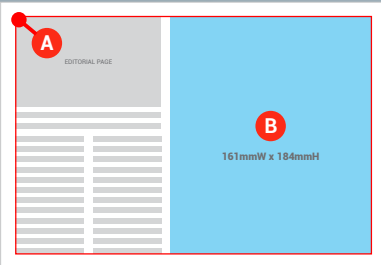

ADVERTISING RATES 2019

BOOKINGS: Essential, subject to availability, confirmed by Friday 5pm.

EDITORIAL SECTION	GENERAL NEWS			EARLY GENERAL NEWS		PREMIUM EGN
Page Position	Pages 14-30 (GN)			Pages 8-13 (EGN)		Pages 2-7 (PEGN)
Number of Insertions	1x	4x	12x	1x	4x	1x
Discounts		-10%	-15%		-10%	
A FULL PAGE	\$1113	\$1001	\$946	N/A	N/A	N/A
B LARGE	\$805	\$724	\$684	\$885	\$796	\$925
C MEDIUM	\$665	\$598	\$565	\$731	\$657	\$764
D SMALL	\$525	\$472	\$446	\$577	\$519	\$603
E STRIP	\$385	\$346	\$327	\$423	\$380	N/A

*All prices are +GST

Ad Dimensions

A – FULL PAGE
271mmW x 184mmH
PDF: 1000KB maximum

B – LARGE
161mmW x 184mmH
PDF: 750KB maximum

C – MEDIUM
161mmW x 120mmH
PDF: 750KB maximum

D – SMALL
161mmW x 90mmH
PDF: 500KB maximum

E – STRIP
161mmW x 60mmH
PDF: 250KB maximum

Ad Details

- Limited page publication
- Prior bookings essential
- Rates non-commissionable
- Cancellation fees may apply
- Bookings close Friday 5pm