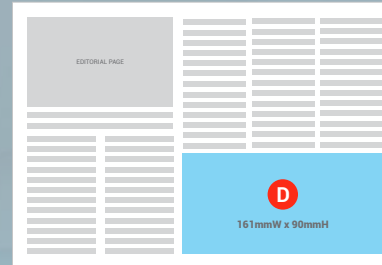

ADVERTISING RATES 2019

BOOKINGS: Essential, subject to availability, confirmed by Friday 5pm.

EDITORIAL SECTION	GENERAL NEWS			EARLY GENERAL NEWS		PREMIUM EGN
Page Position	Pages 14-30 (GN)			Pages 8-13 (EGN)		Pages 2-7 (PEGN)
Number of Insertions	1x	4x	12x	1x	4x	1x
Discounts		-10%	-15%		-10%	
A FULL PAGE	\$1113	\$1001	\$946	N/A	N/A	N/A
B LARGE	\$805	\$724	\$684	\$885	\$796	\$925
C MEDIUM	\$665	\$598	\$565	\$731	\$657	\$764
D SMALL	\$525	\$472	\$446	\$577	\$519	\$603
E STRIP	\$385	\$346	\$327	\$423	\$380	N/A

*All prices are +GST

Ad Dimensions

A – FULL PAGE
271mmW x 184mmH
PDF: 1000KB maximum

B – LARGE
161mmW x 184mmH
PDF: 750KB maximum

C – MEDIUM
161mmW x 120mmH
PDF: 750KB maximum

D – SMALL
161mmW x 90mmH
PDF: 500KB maximum

E – STRIP
161mmW x 60mmH
PDF: 250KB maximum

Ad Details

- Limited page publication
- Prior bookings essential
- Rates non-commissionable
- Cancellation fees may apply
- Bookings close Friday 5pm